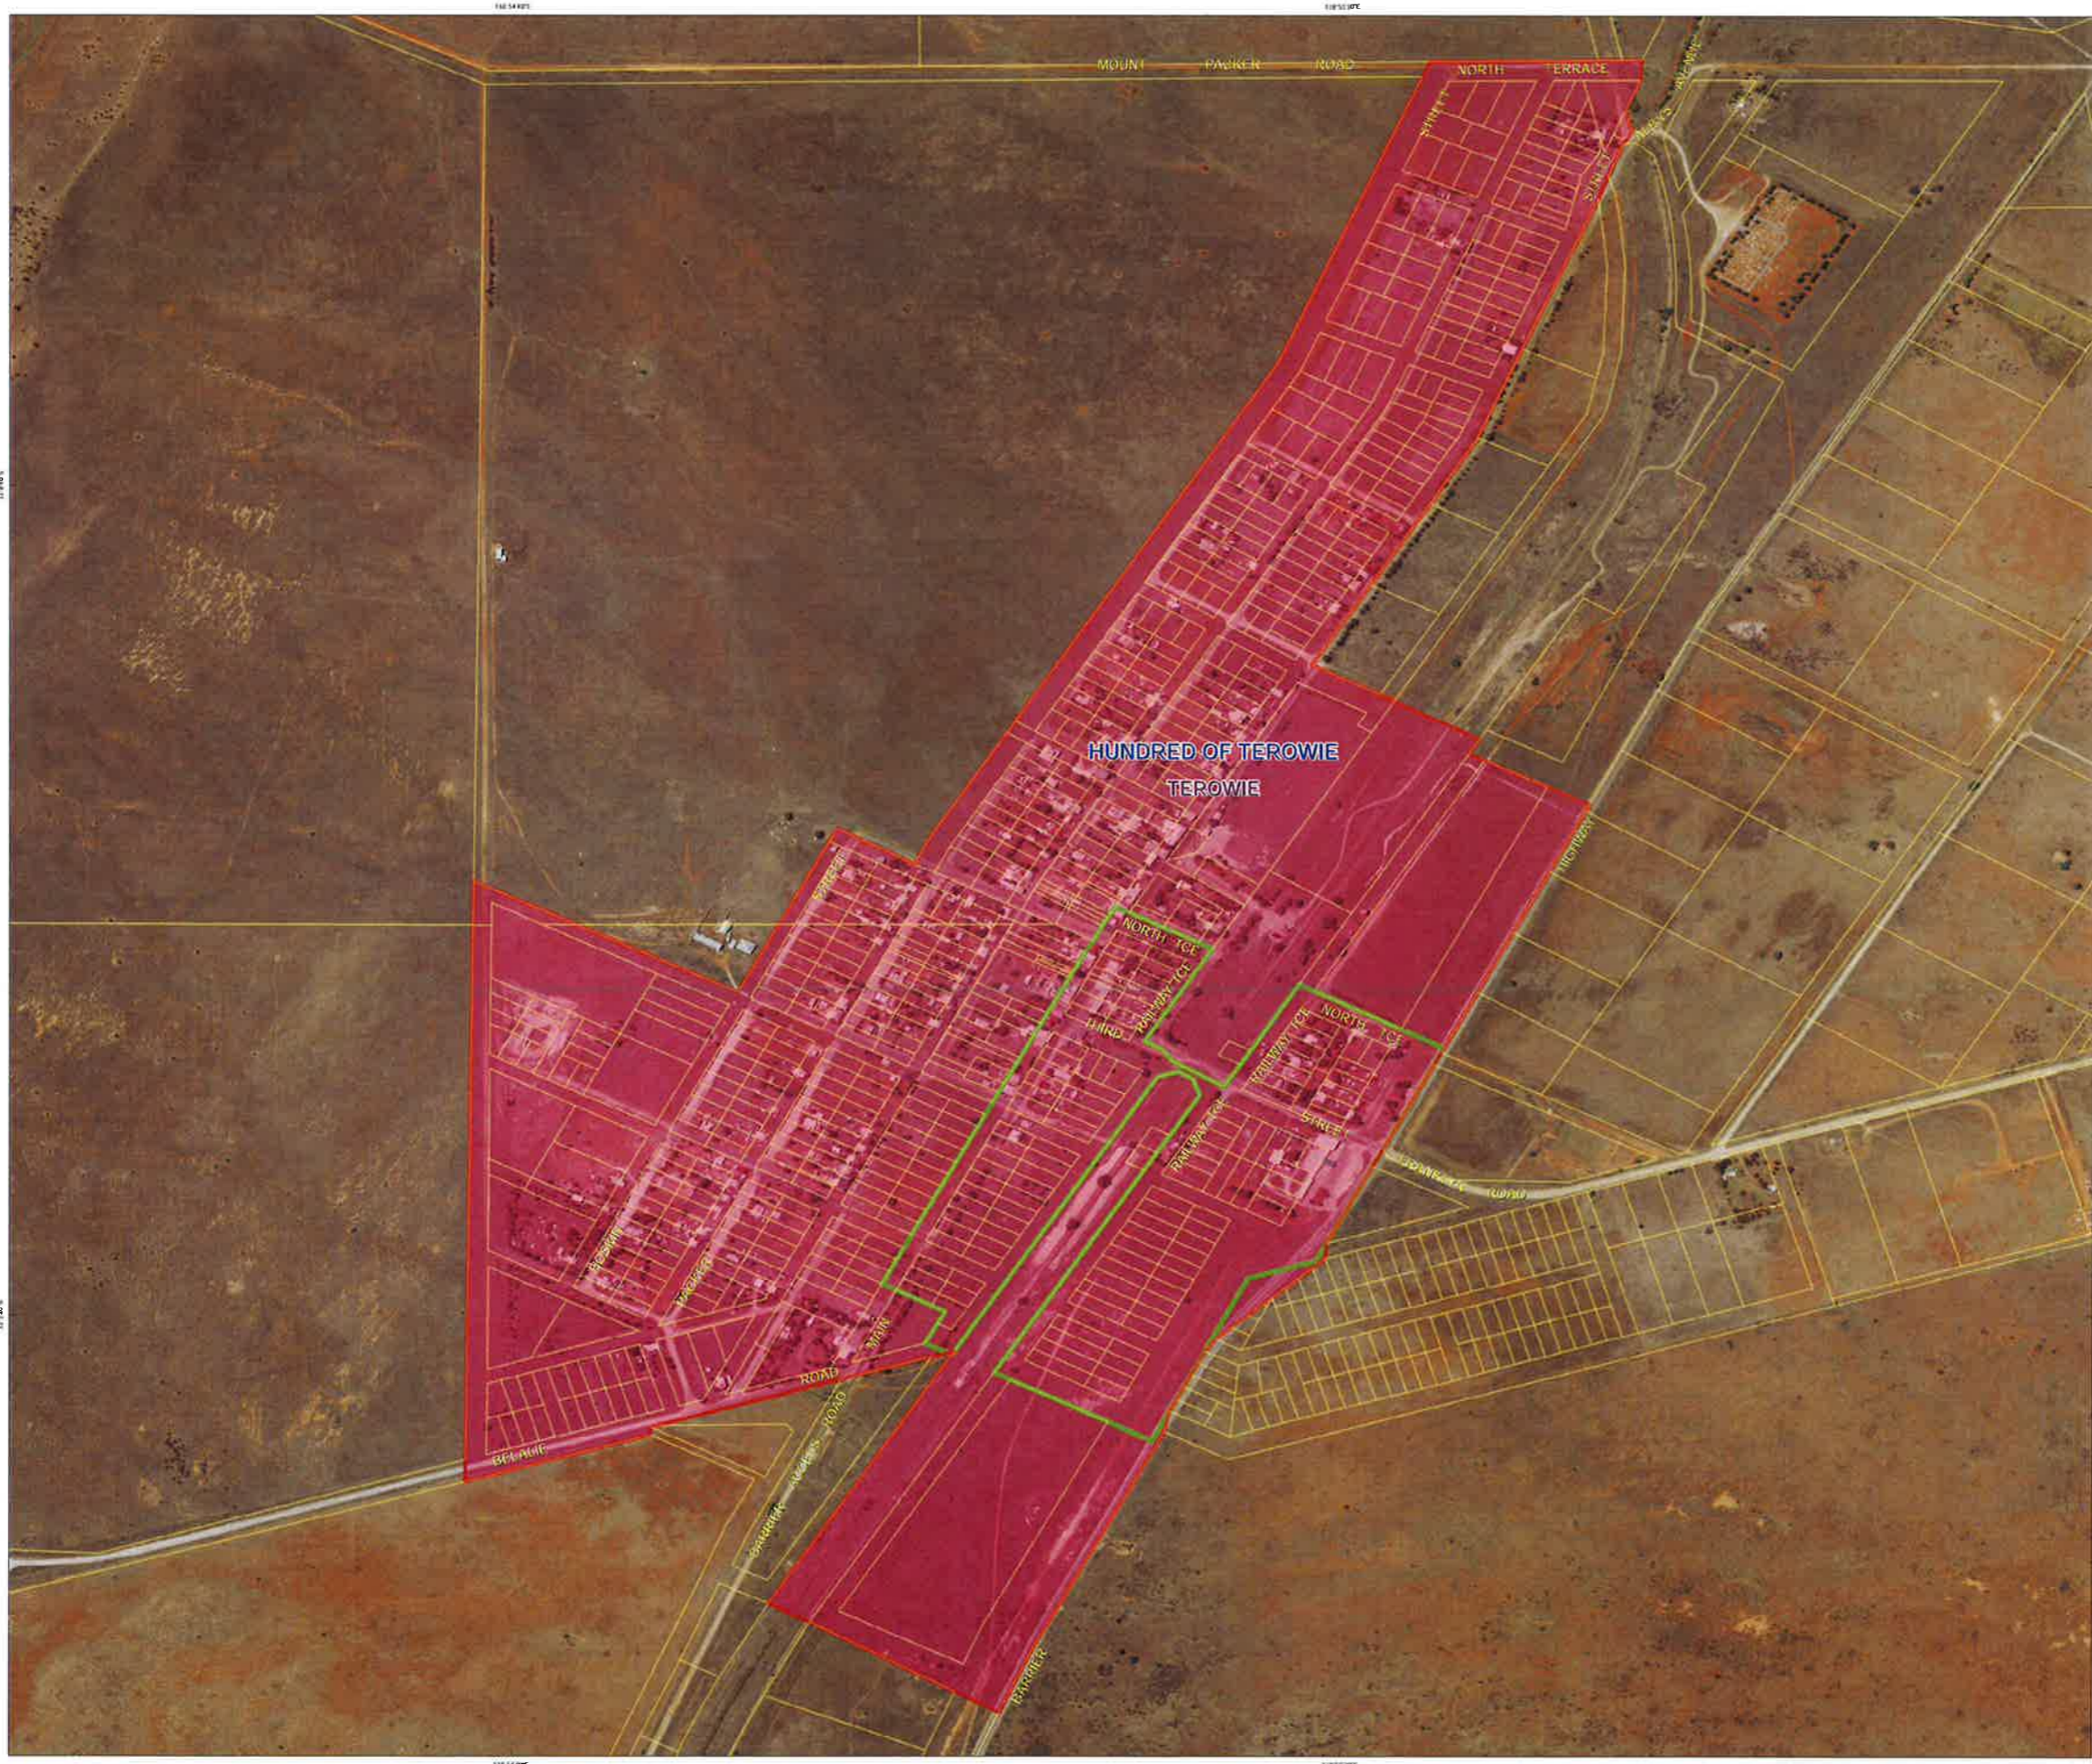

TOWNSHIP OF TEROWIE

1. **Legend**
2. Terowie Town Boundary
   - Parcel Boundaries
   - Government Town Boundary
   - Hundred
   - Suburb

NOTES
Geographical coordinates are referenced to the Geocentric Datum of Australia 1994 (GDA94), in decimal degrees.